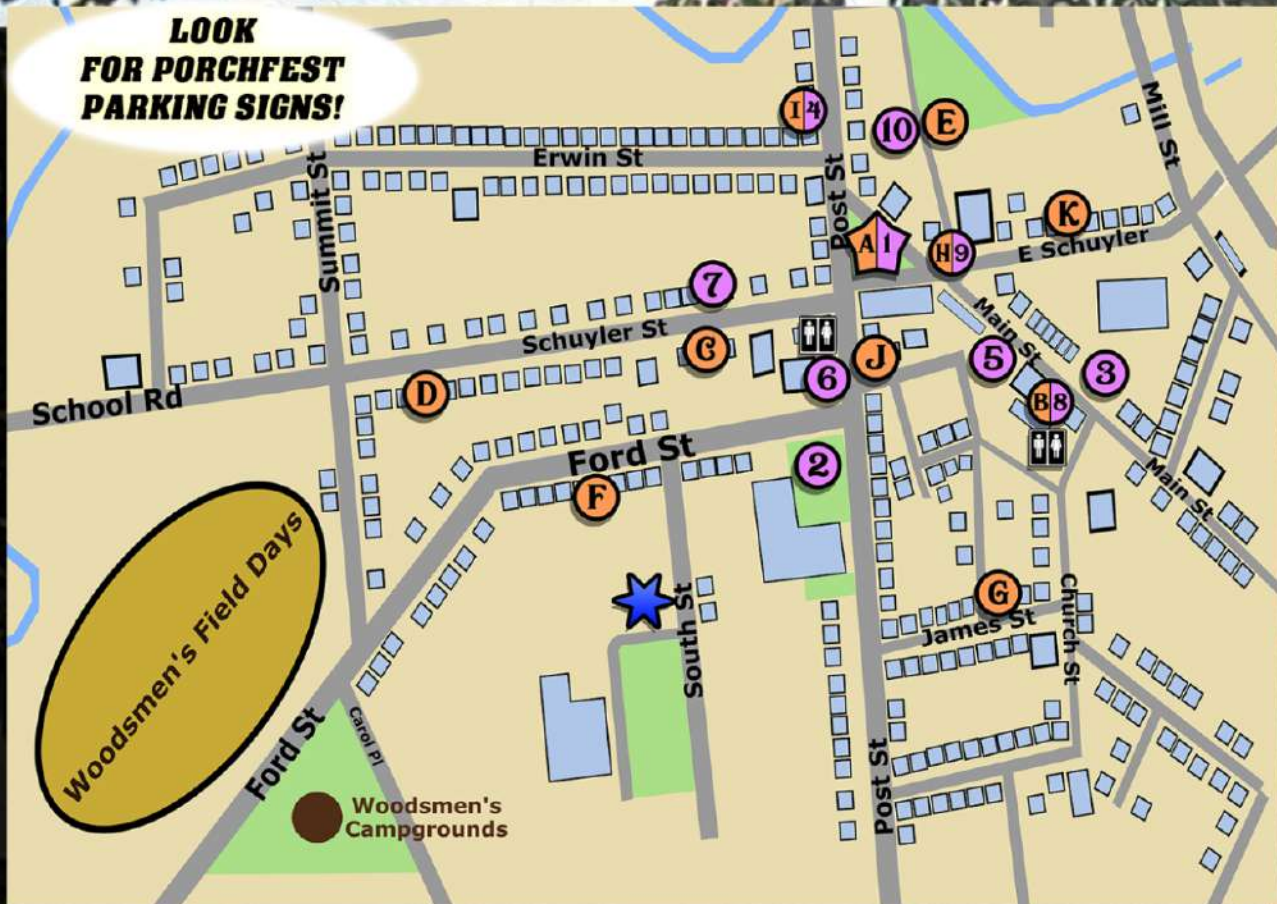

### - TRAFFIC ALERT -

The Village will be closed to traffic from 10:00 AM to 2:00 PM on Saturday for the famous Woodsmen's Parade. Look for Porchfest Parking signs or find a legal parking spot within the village.

WE ACCEPT

**Charlie's LIQUOR** #1 Google Rated Liquor Store in the North Country  
 Find us on facebook.

Complimentary Wine Tasting During Porchfest. Stop In!

**ALWAYS THE LOWEST PRICES FRIENDLIEST SERVICE**

# SHOWS

AREA	TIME	ARTIST
A	10 AM	"Kasidee and Bill"
	2 PM	Samantha lynn D
	10 AM	Tony Long Toes
	12:30 PM	Trust Wendy
	3 PM	MODAFFERI
B	10 AM	Trust Wendy
	2 PM	Tranquil Resonance Handpan Melodies
	12:30 PM	Kens Timeless Tunes
C	4 PM	Capo 3
	2-5 PM	OldenVice
	10 AM	Tim Parker
	12 PM	Asher Band
D	2 PM	Grandpa Dan
	2:30 PM	Bob Raymonda
	10 AM	The Reverend James B.
E	1 PM	Heavensbound Gospel
	1:30 PM	Saun Williams
F	3:30 PM	Let Loose
	10-12 AM	Amanda & The Bird
G	3:30 PM	Side Tracked
	12:30 AM	Sidonie LeRoy
H	1:30 PM	Amanda & The Bird
	All Day	Antwerp Circus Arts
I	4 PM	Where's Bella
	All Day	Flow Arts Workshop
J	12-3 PM	Scot Raymond
K	All Day	Spicy DJ/Karaoke
★	4 PM	The Marching Band Sound Off